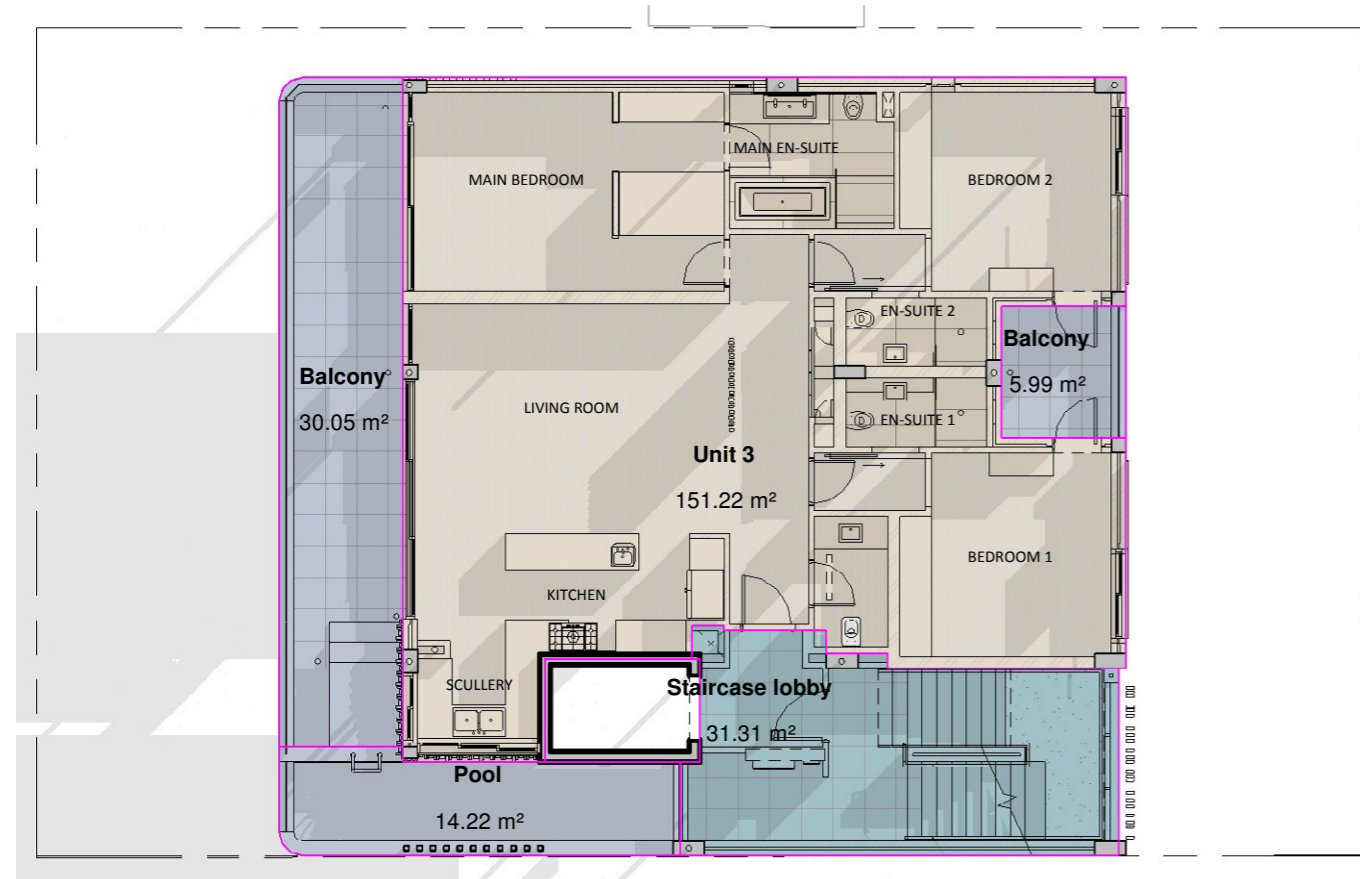

OCEANHOUSE

Unit 3 - Three Bedroom

Wrap around terrace to living rooms, 2nd and 3rd bedrooms have their own small terrace

FORTH FLOOR

UNIT

3

202sqm

THREE EN SUITE
BEDROOMS

OPEN PLAN
LOUNGE/DINING
AND KITCHEN
AREA WITH
SCULLERY

GUEST TOILET

DOUBLE GARAGE

POOL

AREAS

TOTAL INTERIOR
152sqm

TOTAL BALCONIES
INCLUDING POOL
50sqm

TOTAL = 202sqm

SAPOA
MEASUREMENTS