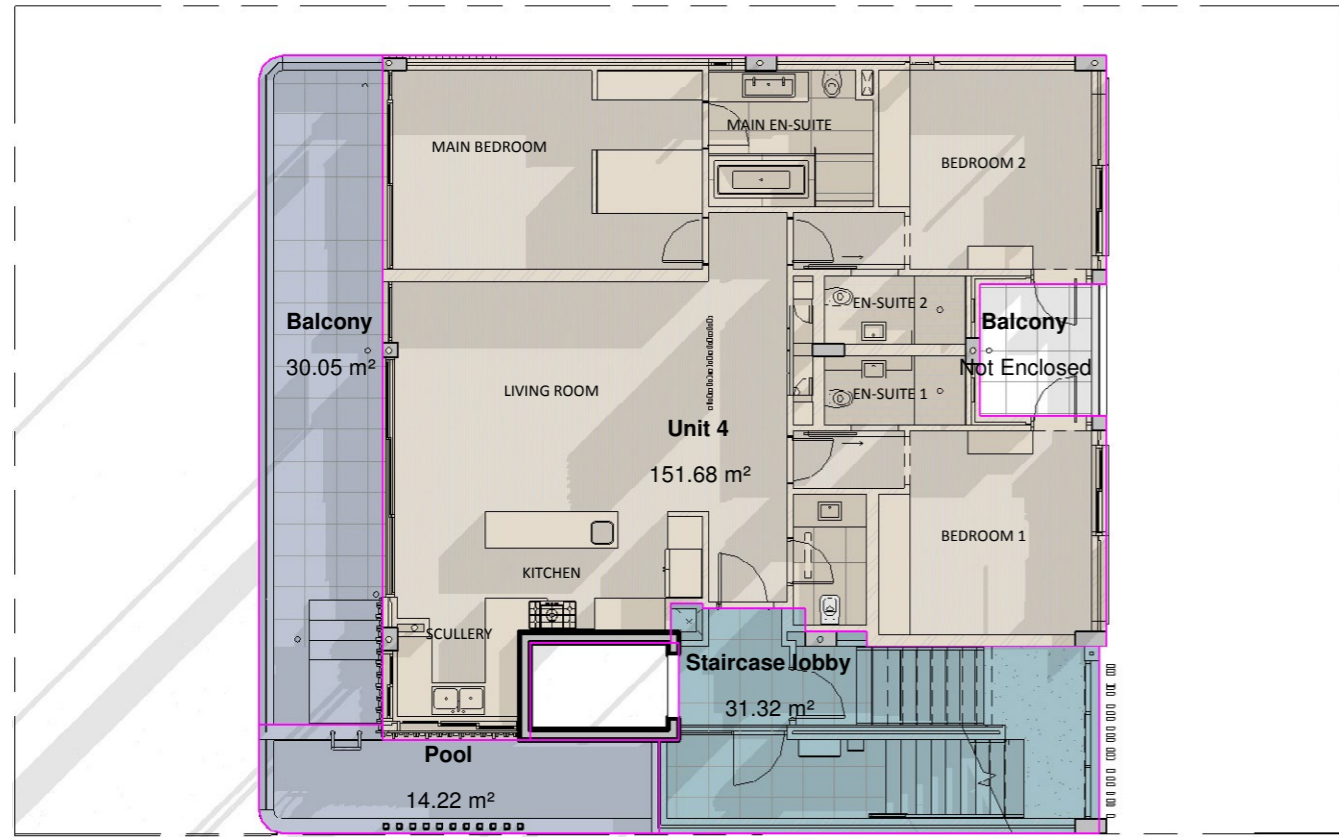

# OCEANHOUSE - Penthouse

## Unit 4 - Three Bedroom

This is the penthouse suite.

FIFTH FLOOR

UNIT

4

202sqm

THREE EN SUITE  
BEDROOMS

OPEN PLAN  
LOUNGE/DINING  
AND KITCHEN  
AREA WITH  
SCULLERY

GUEST TOILET

DOUBLE GARAGE

POOL

## AREAS

TOTAL INTERIOR  
152sqm

TOTAL BALCONIES  
INCLUDING POOL  
50sqm

TOTAL = 202sqm

SAPOA  
MEASUREMENTS

PEERUTIN