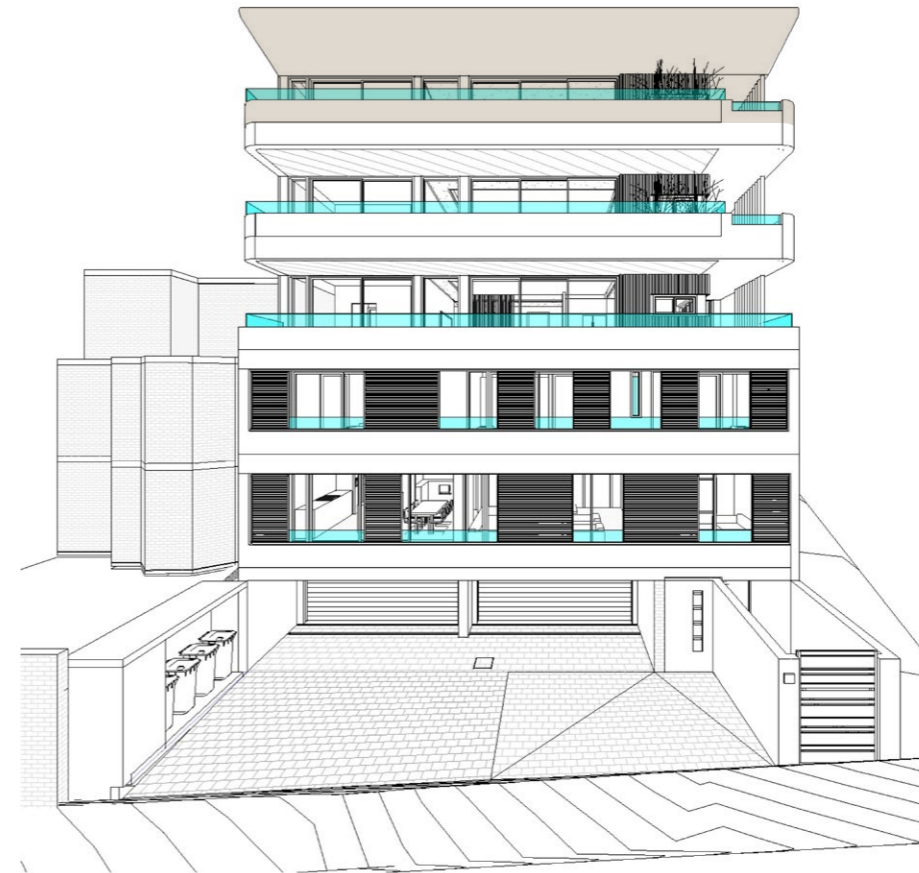

# OCEANHOUSE - Penthouse

## Unit 4 - Three Bedroom

This is the penthouse suite.

FIFTH FLOOR

UNIT

4

202sqm

THREE EN SUITE  
BEDROOMS

OPEN PLAN  
LOUNGE/DINING  
AND KITCHEN  
AREA WITH  
SCULLERY

GUEST TOILET

DOUBLE GARAGE

POOL