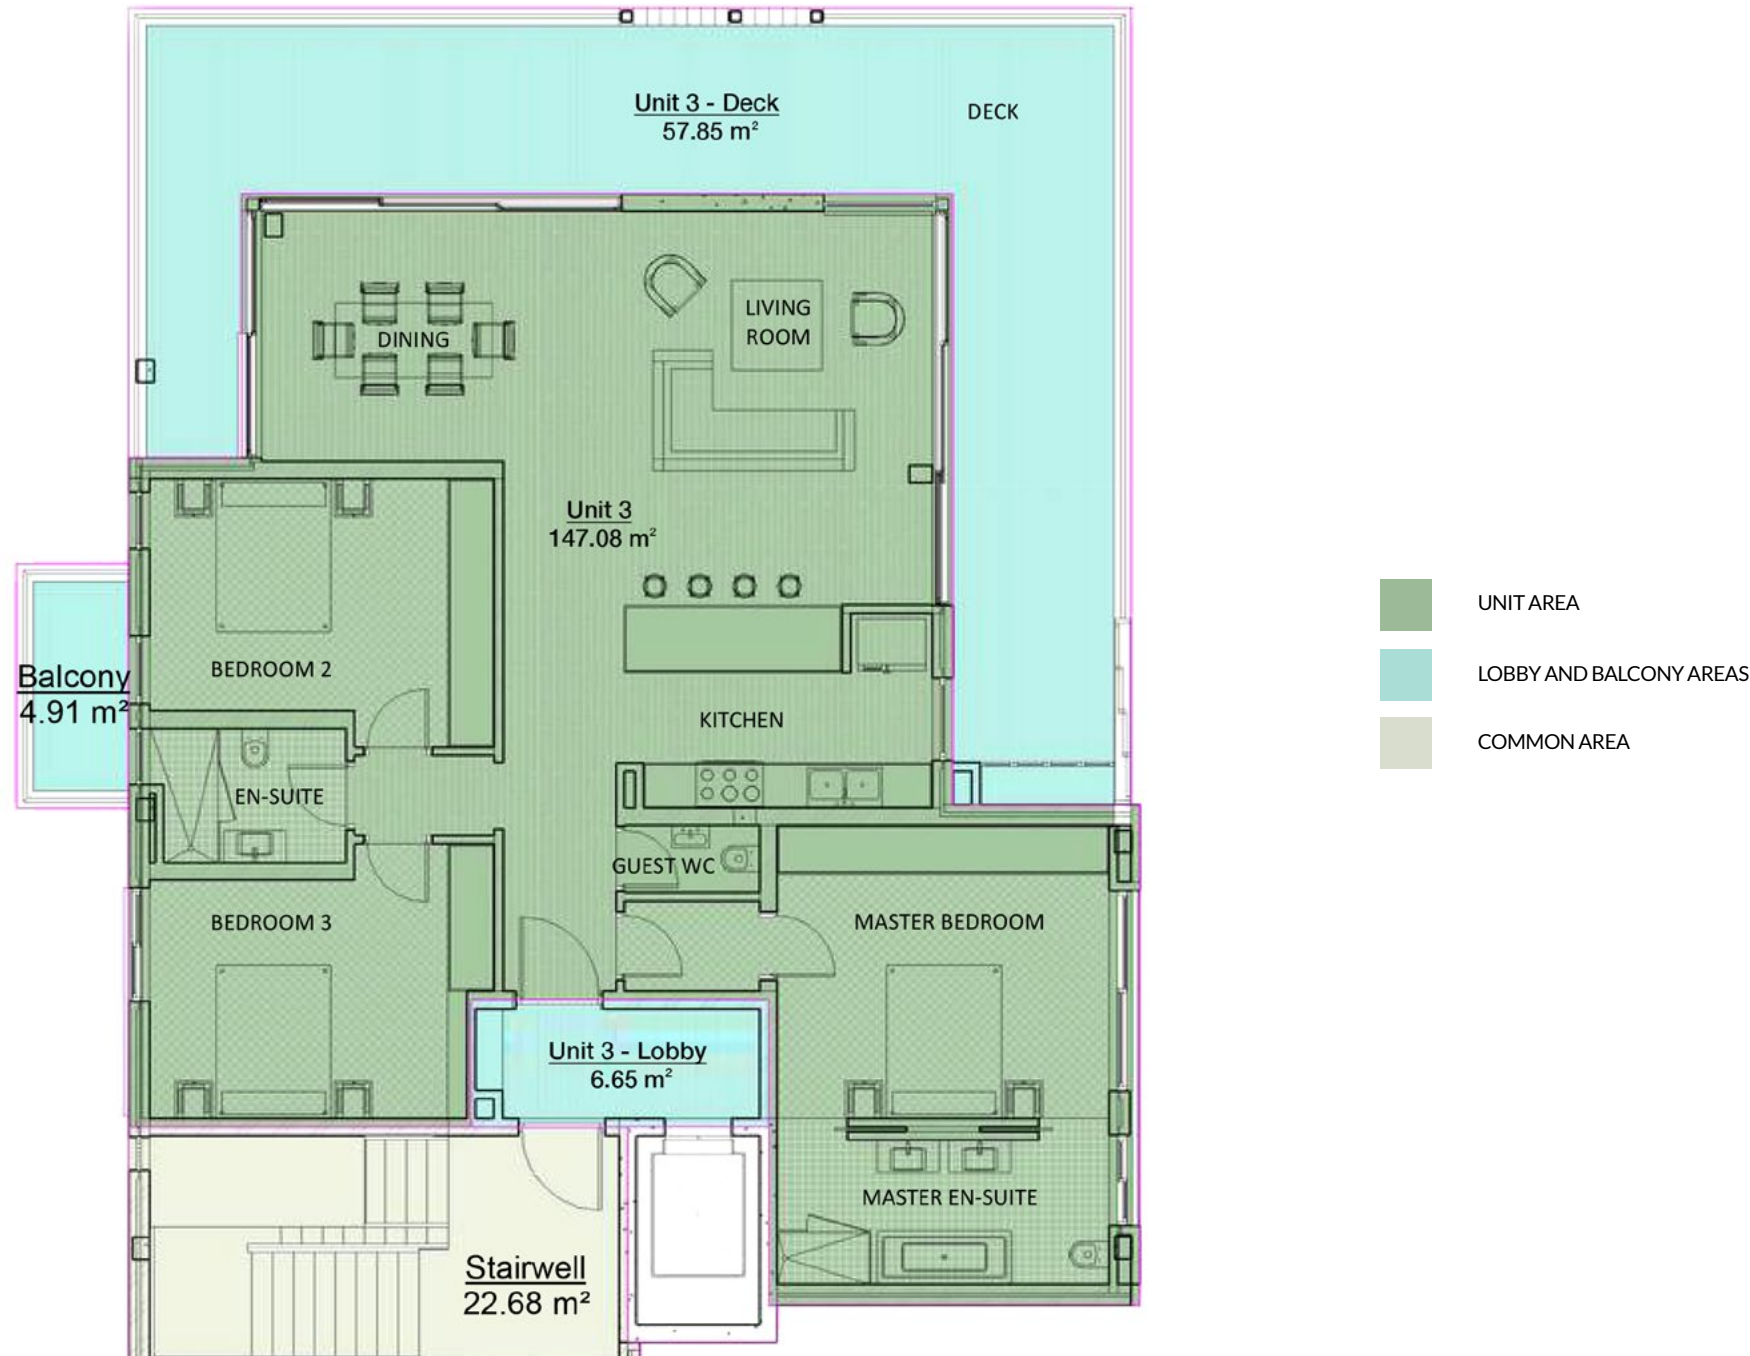

BELLHOUSE

Unit 3 - Three Bedroom Apartment

UNIT

3

216sqm

3 BEDROOMS
2 BATHROOMS
MAIN EN SUITE

OPEN PLAN
LOUNGE/DINING
AND KITCHEN

GUEST TOILET

2 UNDERCOVER
PARKING BAYS

COMMUNAL
SWIMMING POOL

GARDEN &
BRAAI

AREAS

TOTAL INTERIOR
147sqm

TOTAL BALCONIES
& FOYER
69sqm

TOTAL AREA = 216sqm

SAPOA
MEASUREMENTS